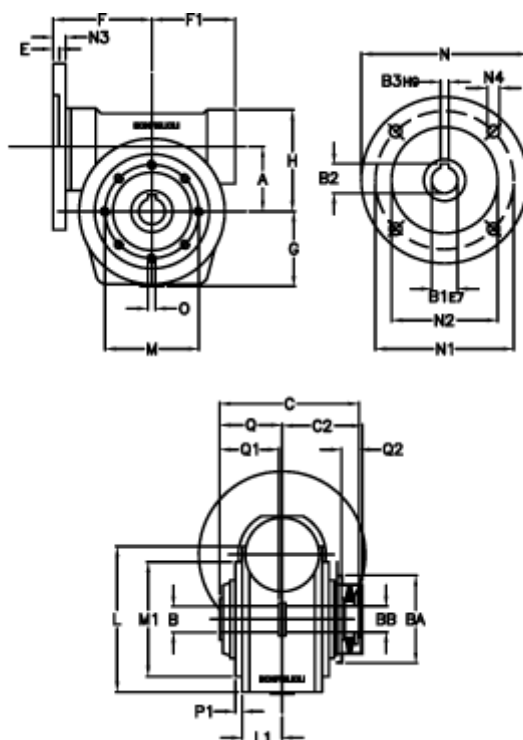

Article number: 390204900772216

Description: Worm Gear with Torque Limiter  
VF 49-L1-P-7 P63B5

## Measures

a = 49.50	C2 = 63,5	L1 = 36.8	O = M6x8
B = 25	Description = VF 49P-xx-63B5	m = 94	P1 = 2.5
B1 E7 = 11	E = 3.0	M1 = 68	Q = 51.0
B2 = 12.8	F = 70	N = 140	Q1 = 41
B3 H9 = 4	F1 = 63	N1 = 115	Q2 = 15
BA = 63	g = 56	N2 = 95	
BB H7 = 14	H = 80.0	N3 = 10.5	
C = 105	L = 107.5	N4 = 9,5	